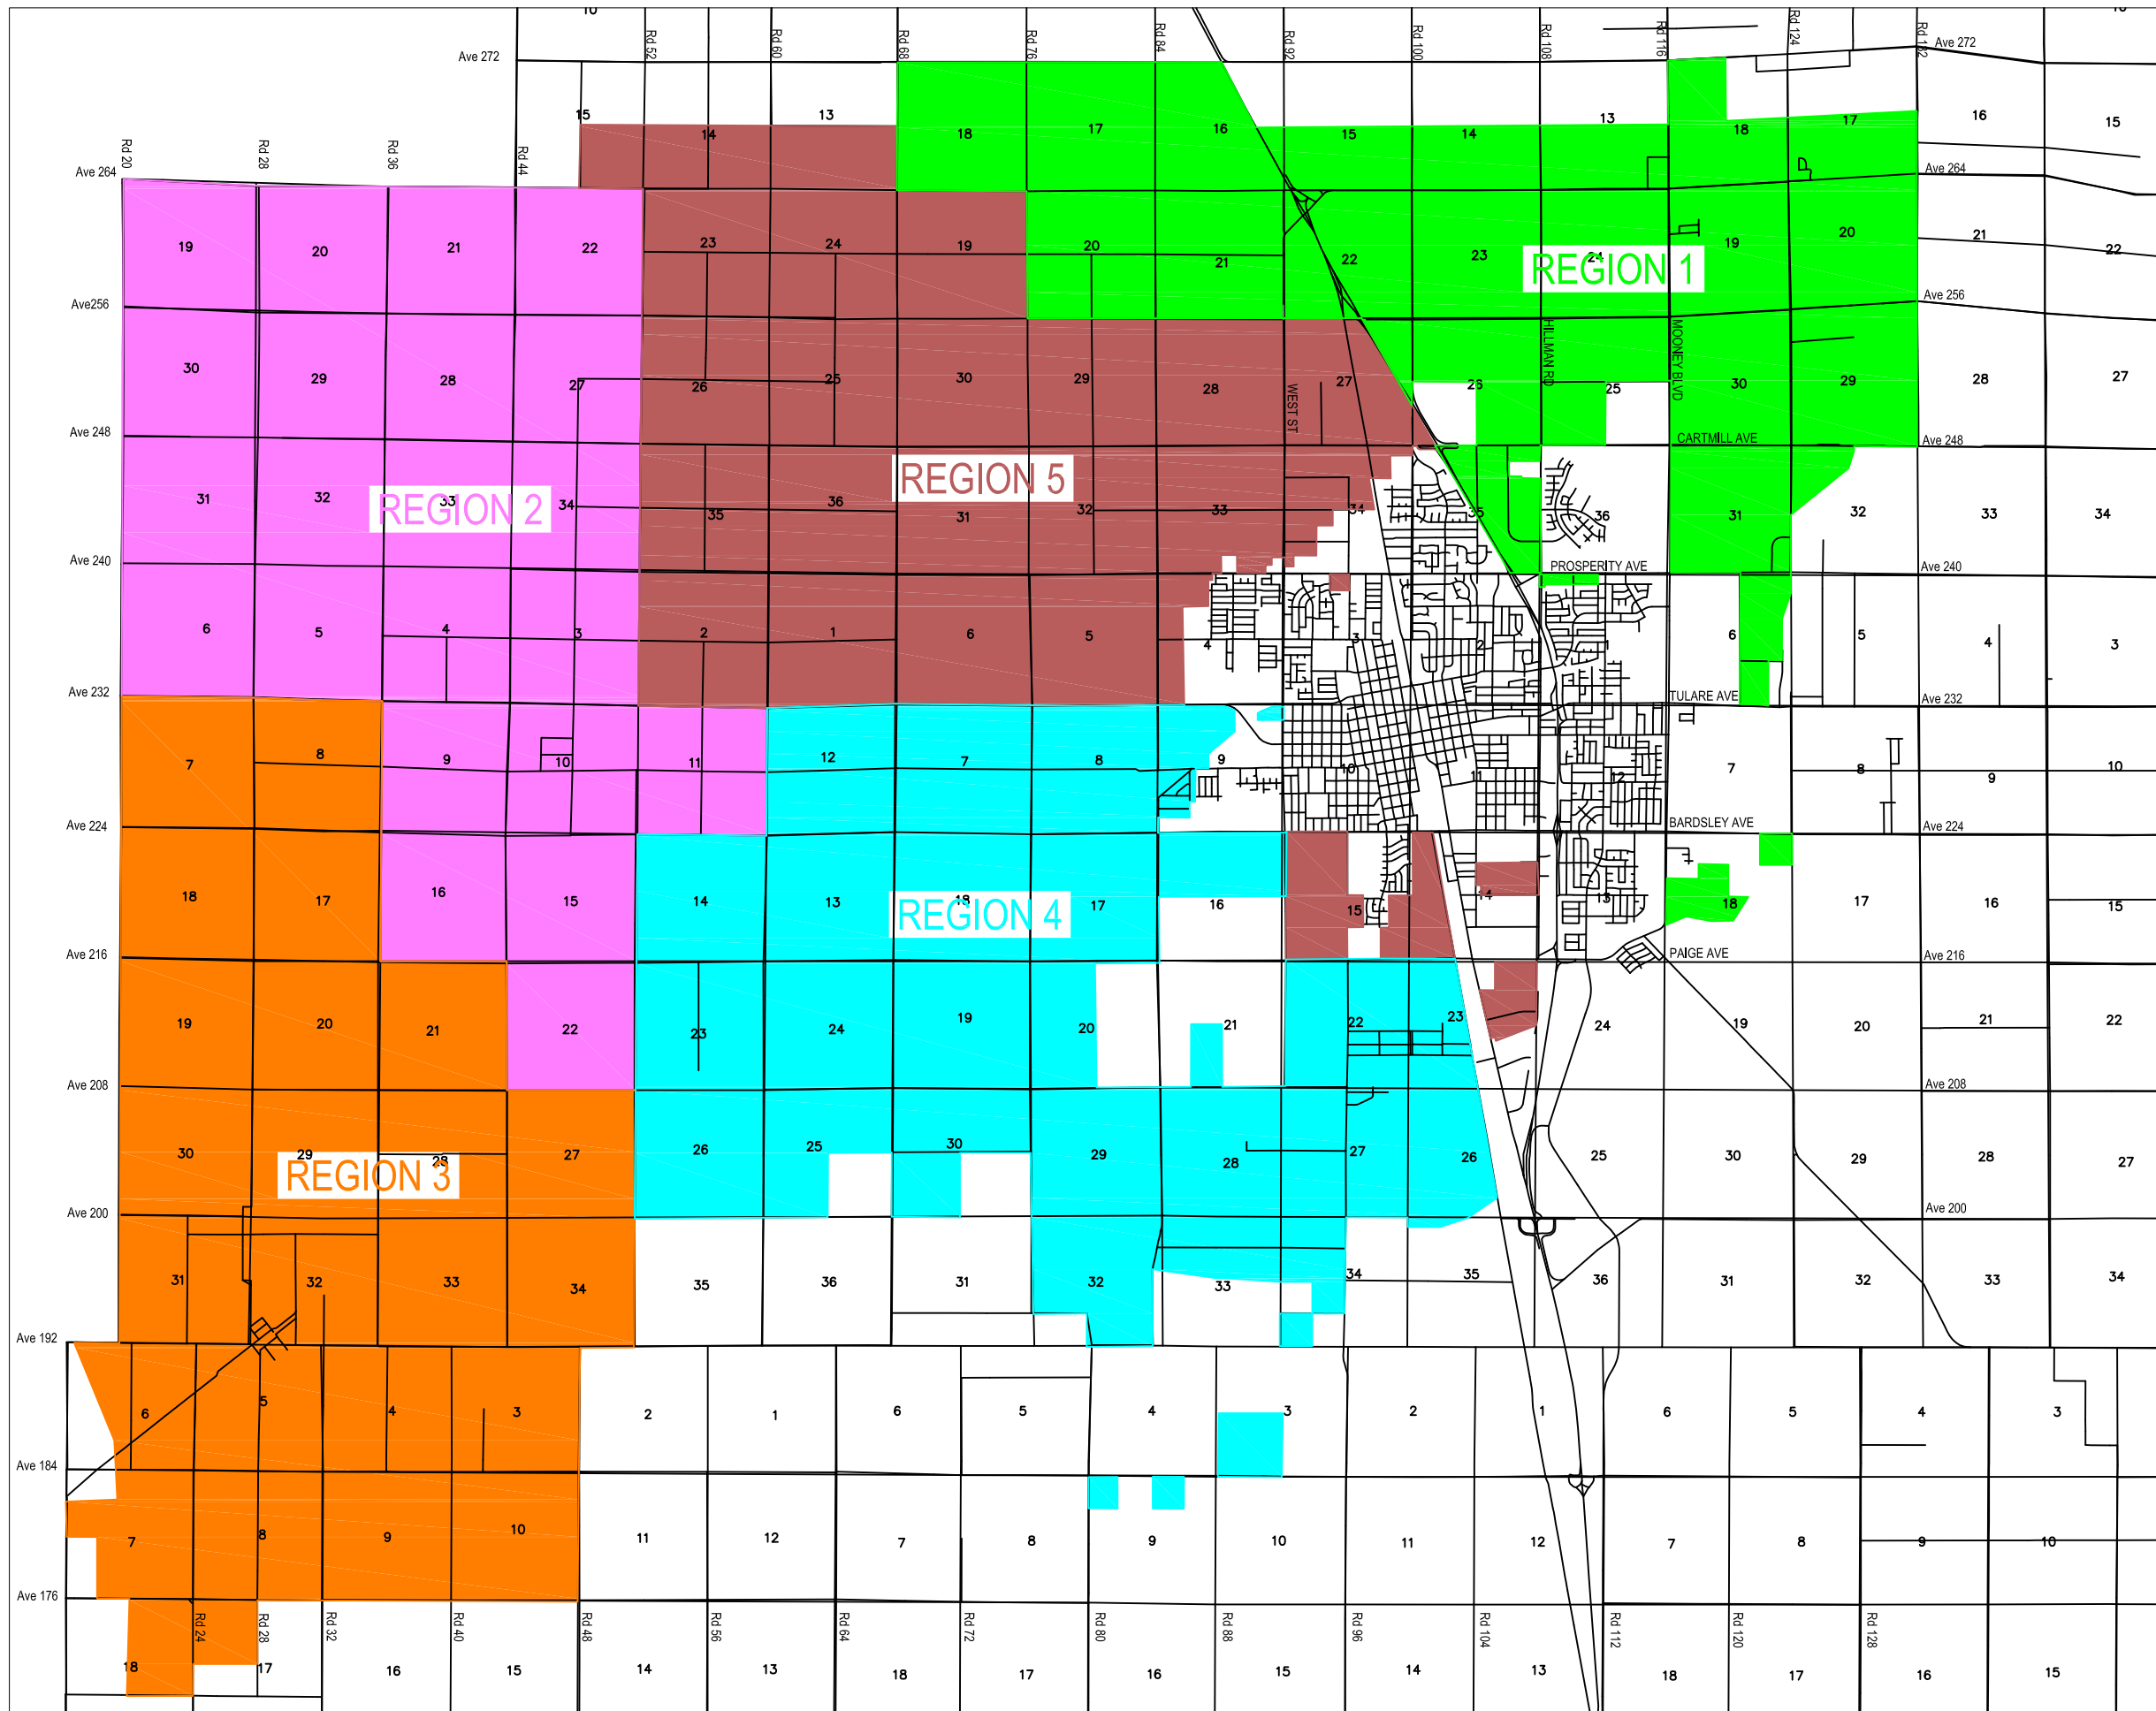

RANGE 23 EAST

RANGE 24 EAST

RANGE 25 EAST

TOWNSHIP 20 SOUTH

TOWNSHIP 20 SOUTH

TOWNSHIP 21 SOUTH

STATE OF CALIFORNIA

LEGEND

- DIRECTOR REGION 1
- DIRECTOR REGION 2
- DIRECTOR REGION 3
- DIRECTOR REGION 4
- DIRECTOR REGION 5

TULARE IRRIGATION DISTRICT  
TULARE, CALIFORNIA

**2020 DISTRICT  
BOUNDARY**