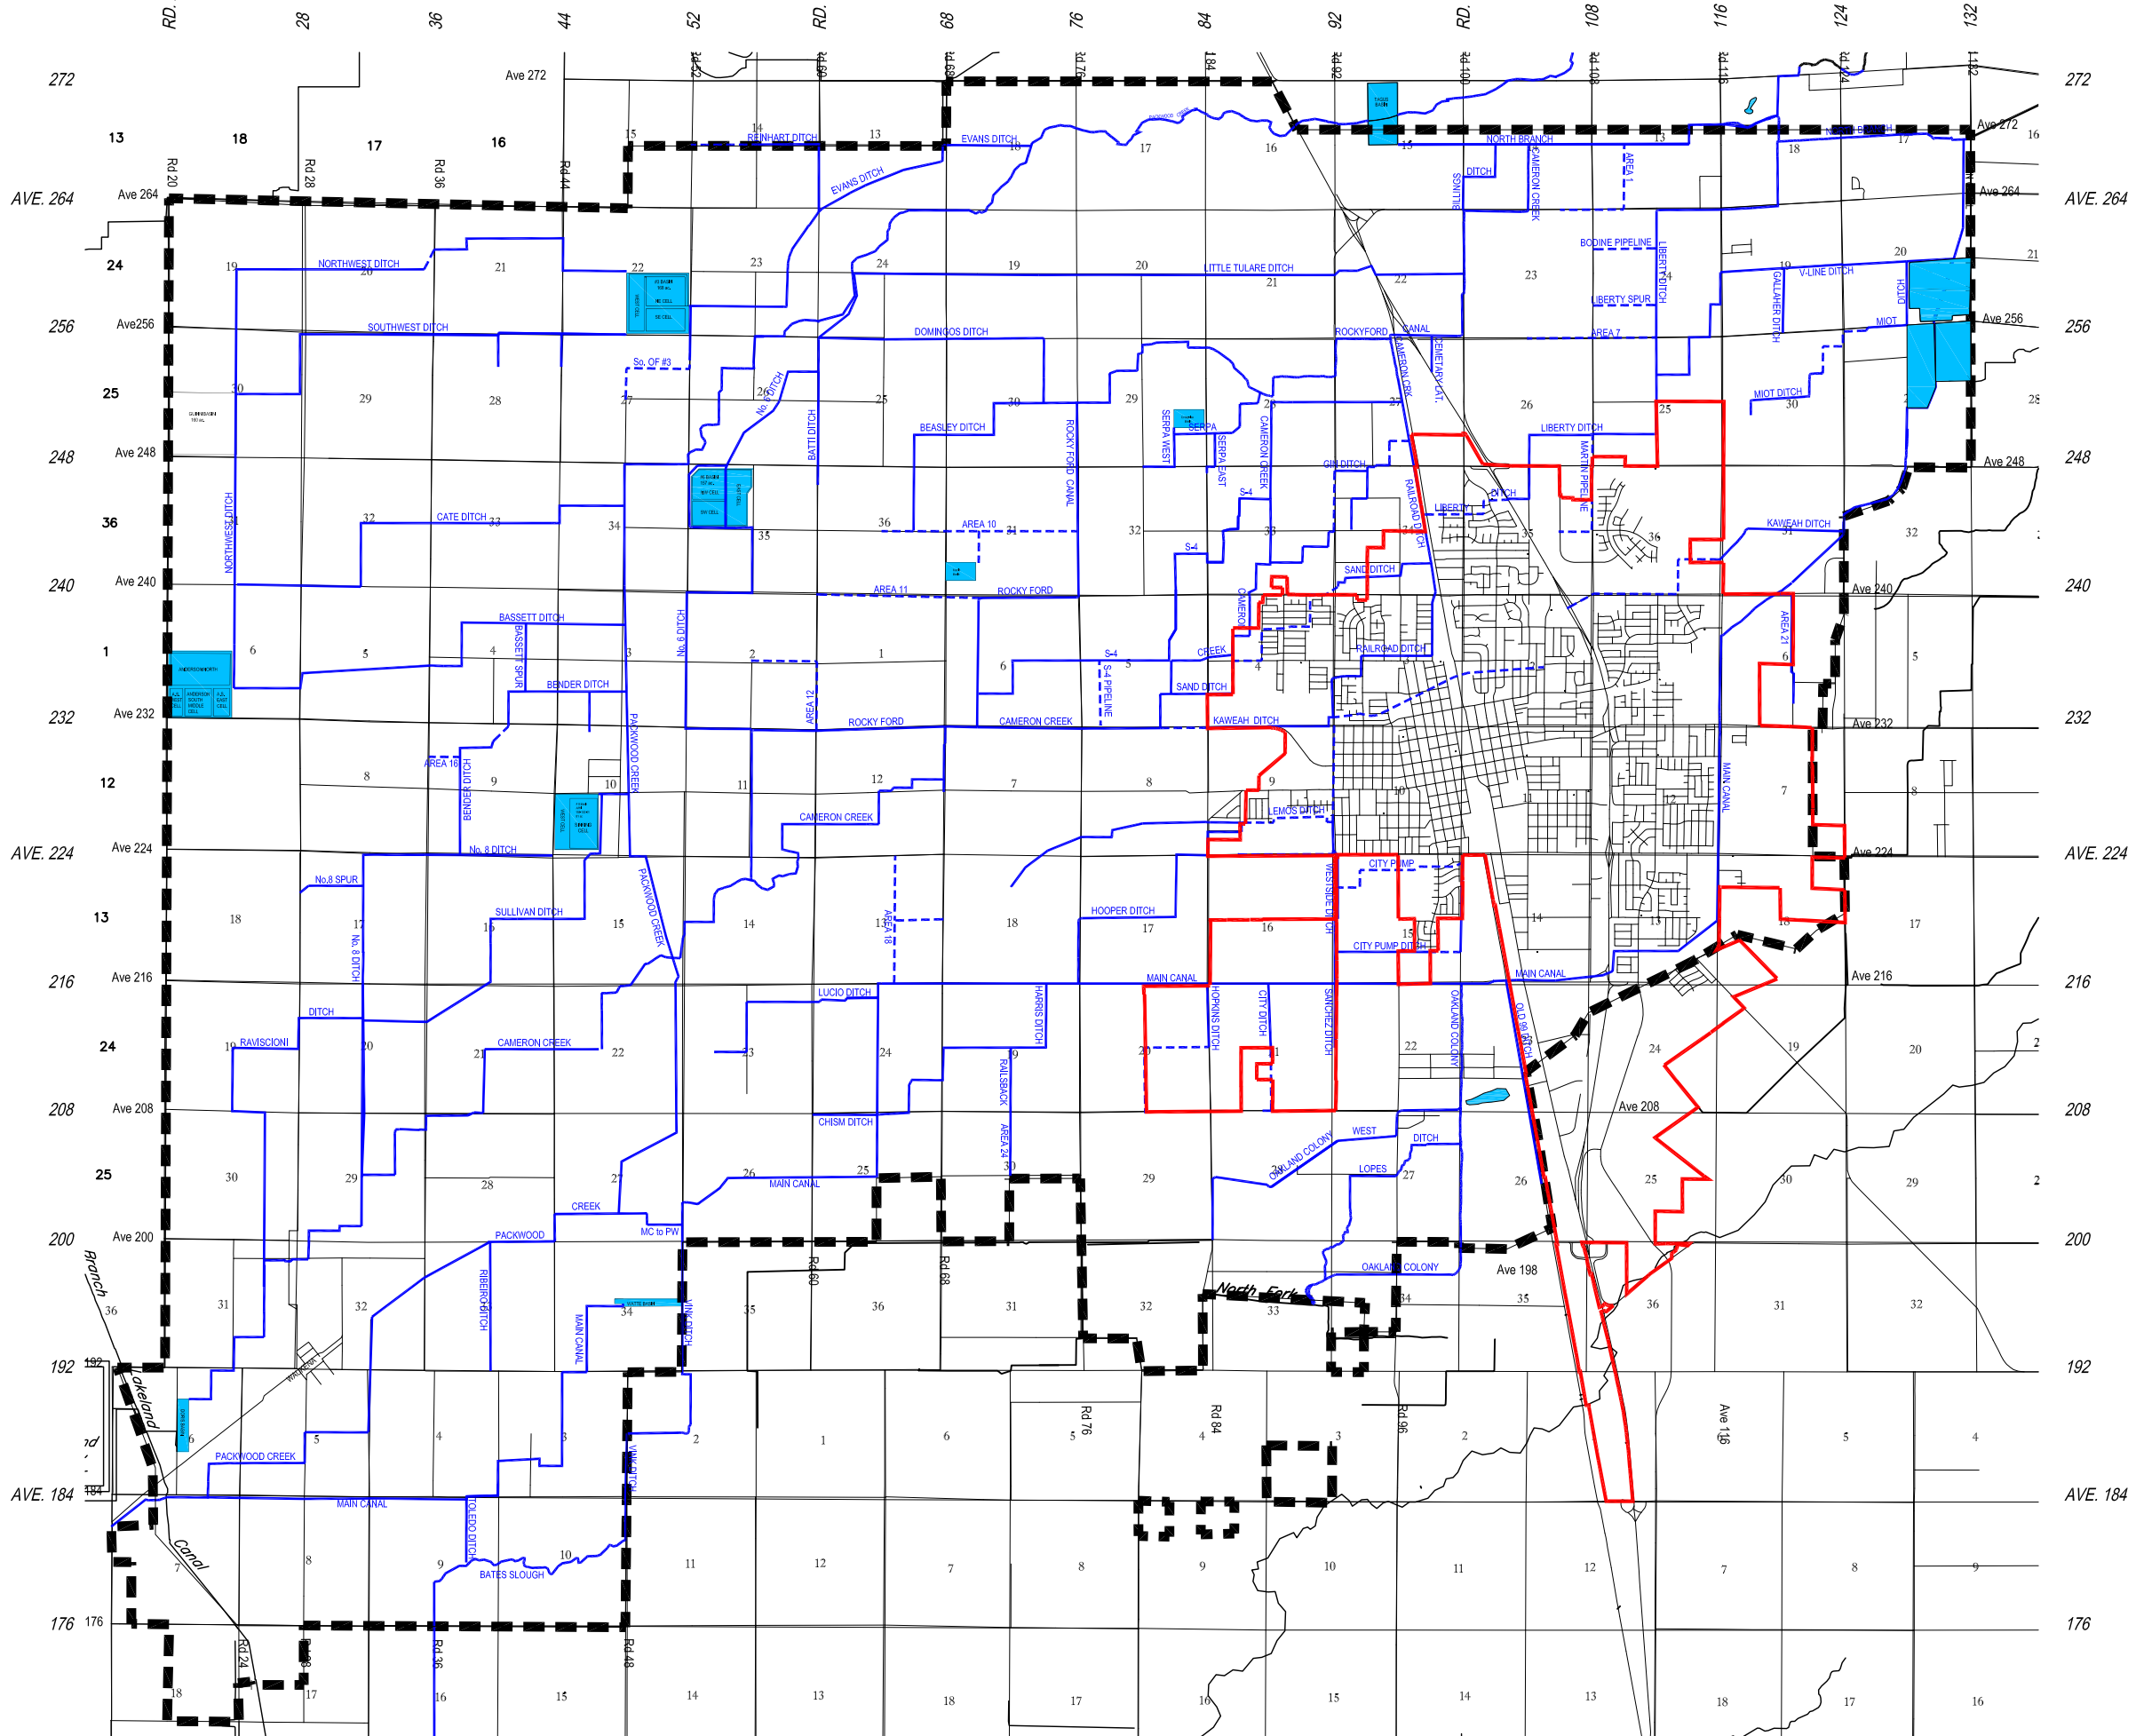

RANGE 23 EAST

RANGE 24 EAST

RANGE 25 EAST

TOWNSHIP 20 SOUTH

TOWNSHIP 20 SOUTH

TOWNSHIP 21 SOUTH

STATE OF CALIFORNIA

LEGEND

-  DISTRICT CANAL SYSTEM
-  TULARE IRRIGATION DISTRICT SERVICE AREA
-  CITY OF TULARE CITY LIMITS
-  GROUNDWATER RECHARGE BASINS

TULARE IRRIGATION DISTRICT
TULARE, CALIFORNIA

DISTRICT
MAP