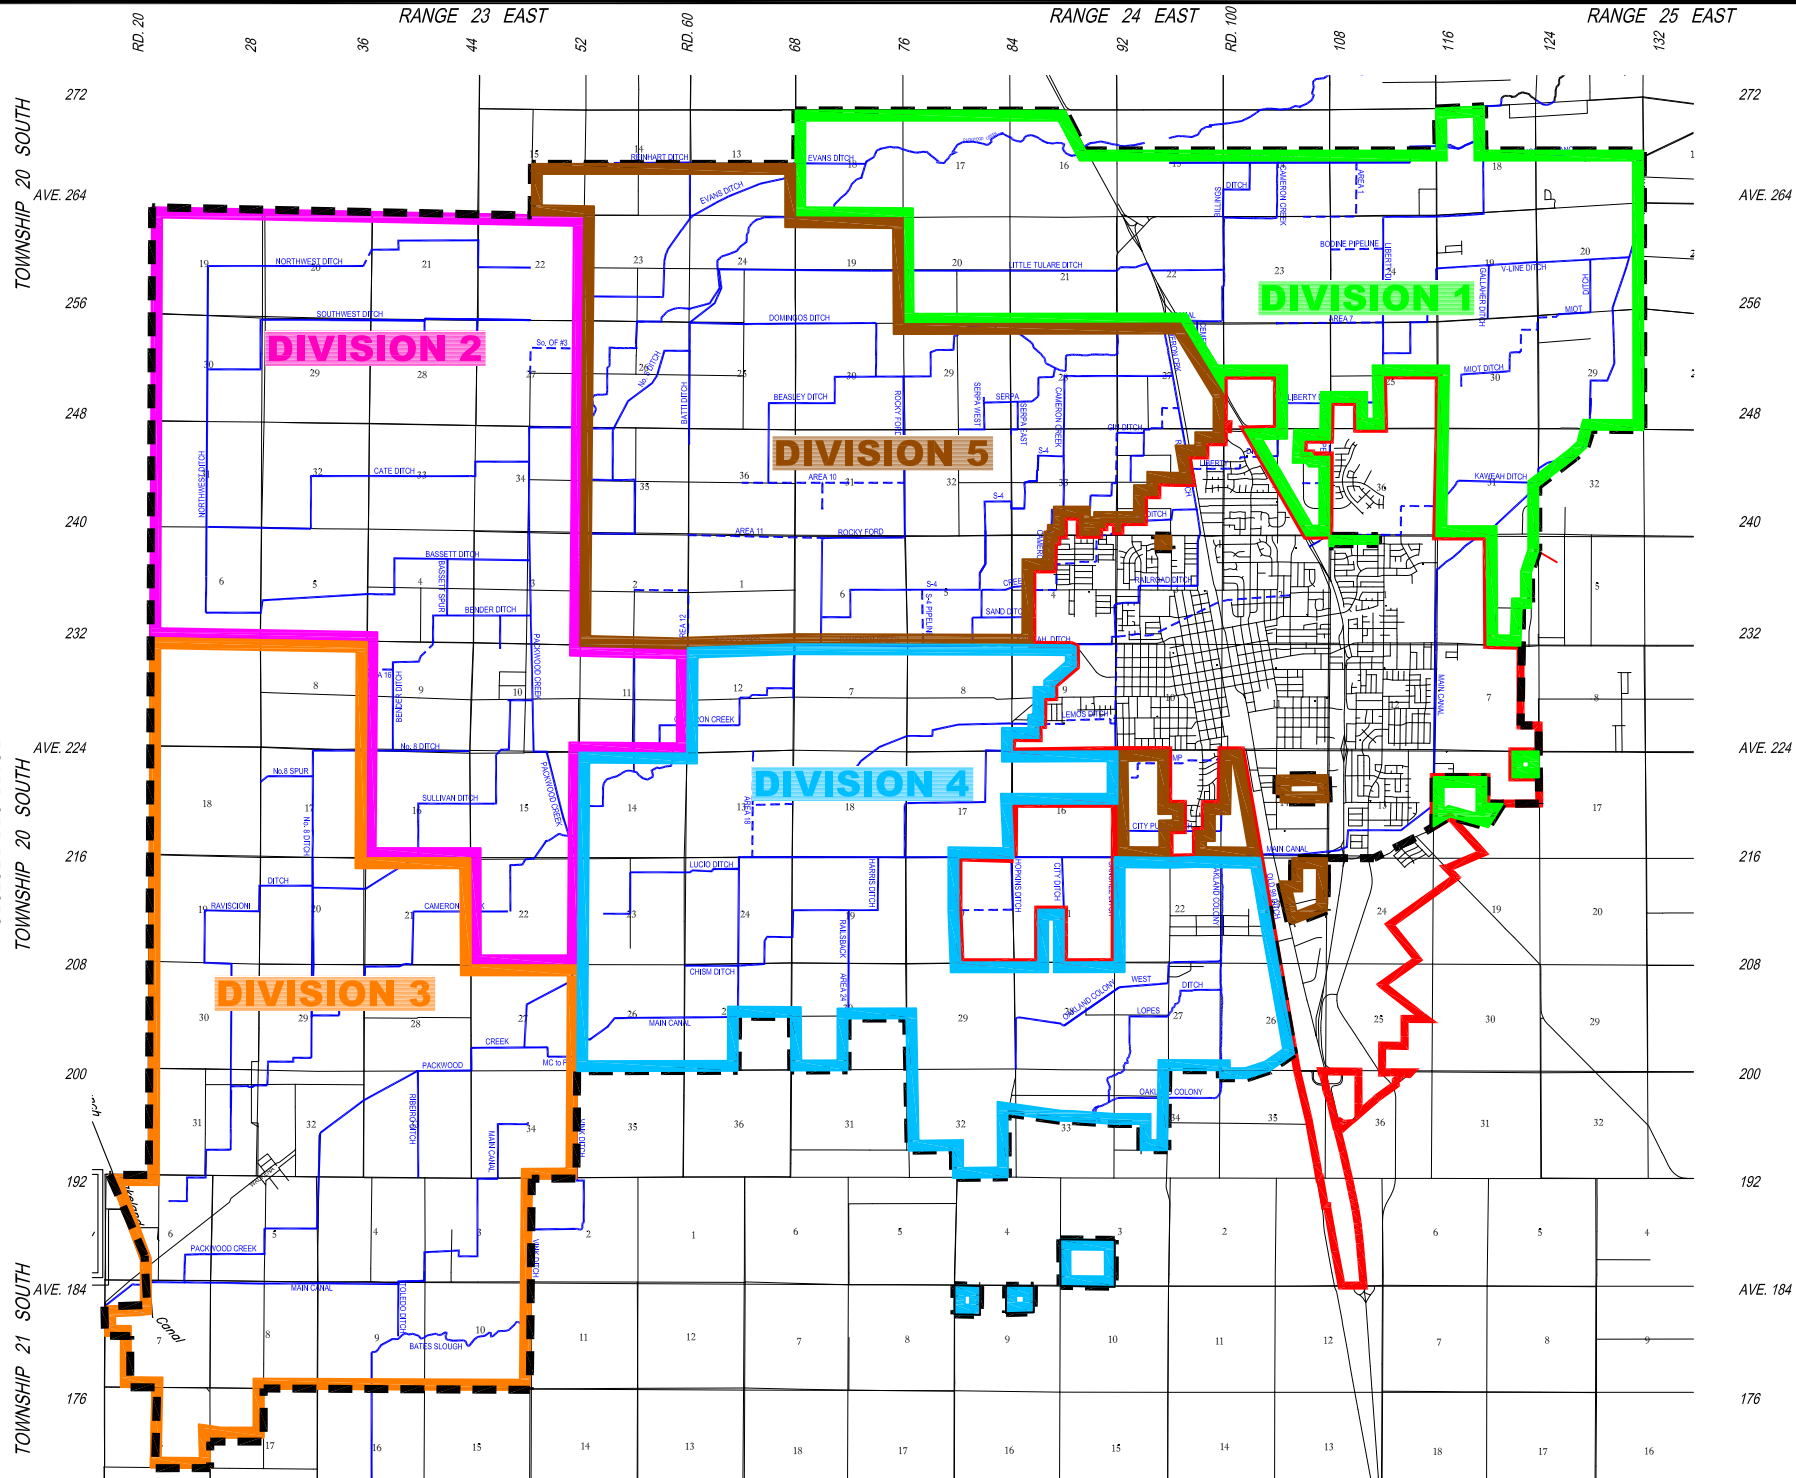

TULARE IRRIGATION DISTRICT
DISTRICT BOARD OF DIRECTORS
MAP

- DIVISION 1 - MICHAEL THOMAS
- DIVISION 2 - DAVID MARTIN
- DIVISION 3 - SCOTT ROGERS
- DIVISION 4 - RICHARD BORGES, JR.
- DIVISION 5 - DAVID BIXLER

NOTE: DISTRICT EXCLUDES LANDS WITHIN THE CITY OF TULARE

TOWNSHIP 20 SOUTH
 AVE. 264
 256
 248
 240
 232
 AVE. 224
 216
 208
 200
 192
 AVE. 184
 176
 TOWNSHIP 21 SOUTH

RANGE 23 EAST
 RD. 20 28 36 44 52 RD. 60 68 76 84 92 RD. 100 108 116 124 132
 RANGE 24 EAST
 RANGE 25 EAST

272
 AVE. 264
 256
 248
 240
 232
 AVE. 224
 216
 208
 200
 192
 AVE. 184
 176